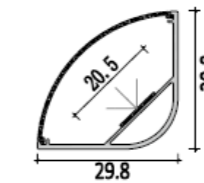

Installation steps :

Dimension :

Installation steps :

ACC-008-M1616

ACC-153-M3030

Available With :

LED4	LED8	LED12
400 lm/m	800 lm/m	1200 lm/m
3.8 W/m	7.8 W/m	11.8 W/m

Available With :