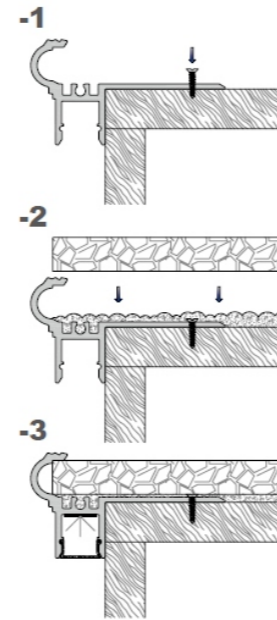

## Recessed Series (Stair Light Fixture)

**ACC-216-L4926**

Dimension :

Installation steps :

**ACC-630-L5425**

Dimension :

Installation steps :

Available With :