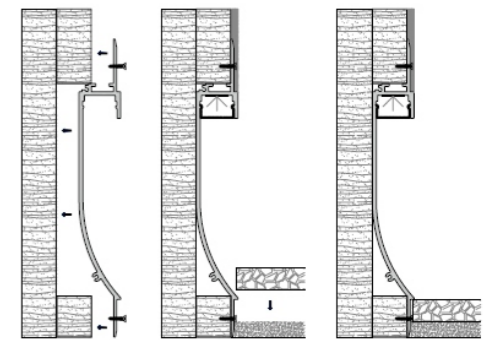

## Recessed Series (Skirting Light Fixture)

Dimension :

Installation steps :