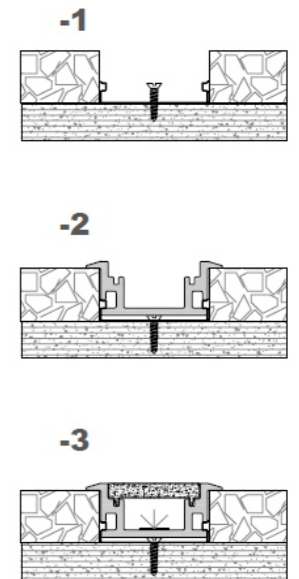

## Recessed Series (Inground Light Fixture)

**ACC-077-D2711**

Dimension :

Installation steps :

**ACC-131-D2126**

Dimension :

Installation steps :

LED4	LED8	LED12
400 lm/m	800 lm/m	1200 lm/m
3.8 W/m	7.8 W/m	11.8 W/m