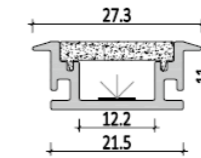

Recessed Series (Stair Light Fixture)

ACC-216-L4926

Dimension :

Installation steps :

Dimension :

Installation steps :

Available With :

LED4	LED8	LED12
400 lm/m	800 lm/m	1200 lm/m
3.8 W/m	7.8 W/m	11.8 W/m

Recessed Series (Inground Light Fixture)

Dimension :

Installation steps :

Dimension :

Installation steps :

LED4	LED8	LED12
400 lm/m	800 lm/m	1200 lm/m
3.8 W/m	7.8 W/m	11.8 W/m