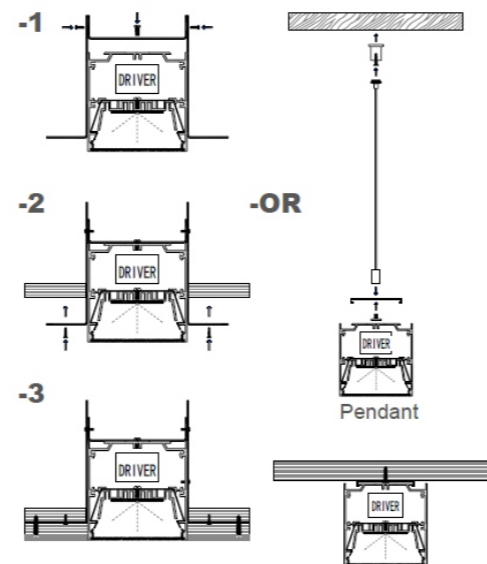

Available With :

LED4	LED8	LED12
400 lm/m	800 lm/m	1200 lm/m
3.8 W/m	7.8 W/m	11.8 W/m