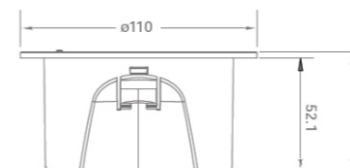

AXL-B805

Technical Specification

MODEL NO	: AXL-B805
Mode of Operation	: Maintained
Lamp	: 30pcs SMDLED
Battery	: 3.6V 1800mAh Ni-Cd
Rated Duration	: 3 hours
Charge	: 24 hours charging time
Mounting	: Mounted Box
Material	: Polycarbonate Frame

- Ideal for use in corridors, exits and escape routes
- Test button available
- Self test option available
- Working temperature : -5~40°C

Ordering Guide

MOUNTED BOX	LEGEND
AXL-B805/R/E	EXIT
AXL-B805/R/ER	EXIT▶
AXL-B805/R/EL	◀EXIT
AXL-B805/R/ED	◀EXIT▶
AXL-B805/R/M	▶
AXL-B805/R/MR	▶▶
AXL-B805/R/ML	◀◀
AXL-B805/R/MB	▶▶
AXL-B805/R/MT	▶▶

AXL-003B

AXL-003M

- 1x3W LED non - replaceable
- 3.6V 1800mAh Ni-Cd
- Lumen output 120lm
- 3 hours duration
- 24 hours charging time
- Aluminium construction
- Compact Design
- Silver bezel, White bezel, Black bezel available
- Working temperature : -5~40°C

- 1x3W LED non - replaceable
- 3.6V 900mAh Ni-Cd
- LifePO4 3.2V 1500mAh
- Lumen output 140lm
- 3 hours duration
- 24 hours charging time
- Working temperature : -5~40°C