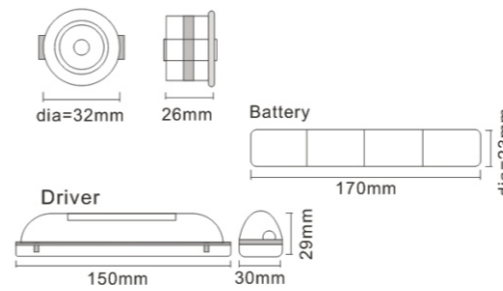

AXL-003B

AXL-003M