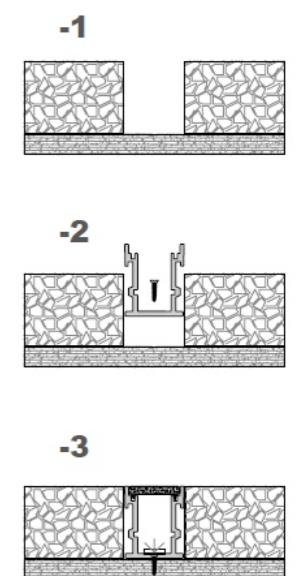

## Recessed Series (Inground Light Fixture)

**ACC-077-D2711**

Dimension :

Installation steps :

**ACC-131-D2126**

Dimension :

Installation steps :

LED4	LED8	LED12
400 lm/m	800 lm/m	1200 lm/m
3.8 W/m	7.8 W/m	11.8 W/m