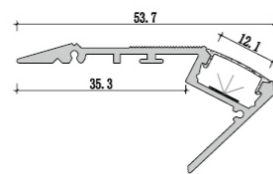

## Recessed Series (Stair Light Fixture)

**ACC-216-L4926**

Dimension :

Installation steps :

**ACC-630-L5425**

Dimension :

Installation steps :

Available With :