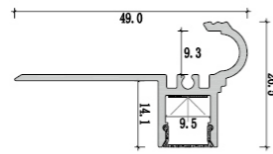

Recessed Series (Stair Light Fixture)

ACC-216-L4926

Dimension :

Installation steps :

Dimension :

Installation steps :

Available With :

LED4	LED8	LED12
400 lm/m	800 lm/m	1200 lm/m
3.8 W/m	7.8 W/m	11.8 W/m

Recessed Series (Inground Light Fixture)

Dimension :

Installation steps :

Dimension :

Installation steps :

LED4	LED8	LED12
400 lm/m	800 lm/m	1200 lm/m
3.8 W/m	7.8 W/m	11.8 W/m