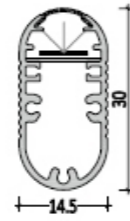

Dimension :