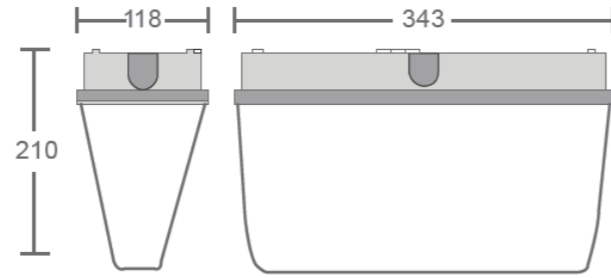

AXL-B805

Technical Specification

MODEL NO	: AXL-B805
Mode of Operation	: Maintained
Lamp	: 30pcs SMDLED
Battery	: 3.6V 1800mAh Ni-Cd
Rated Duration	: 3 hours
Charge	: 24 hours charging time
Mounting	: Mounted Box
Material	: Polycarbonate Frame

- Ideal for use in corridors, exits and escape routes
- Test button available
- Self test option available
- Working temperature : -5~40°C

Ordering Guide

MOUNTED BOX	LEGEND
AXL-B805/R/E	EXIT
AXL-B805/R/ER	EXIT▶
AXL-B805/R/EL	◀EXIT
AXL-B805/R/ED	◀EXIT▶
AXL-B805/R/M	▶
AXL-B805/R/MR	▶▶
AXL-B805/R/ML	◀◀
AXL-B805/R/MB	▶▶
AXL-B805/R/MT	▶▶