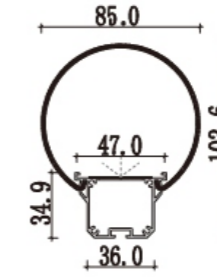

Suspended Series (Three-Sided)

ACC-633-BM8075

Dimension :

Installation steps :

ACC-625-BM3860

Dimension :

Installation steps :

Available With :

LED4	LED8	LED12
400 lm/m	800 lm/m	1200 lm/m
3.8 W/m	7.8 W/m	11.8 W/m

Suspended Series (Three-Sided)

ACC-193-MB86100

Dimension :

Installation steps :

ACC-620-BM7250

Dimension :

Installation steps :

LED4	LED8	LED12
400 lm/m	800 lm/m	1200 lm/m
3.8 W/m	7.8 W/m	11.8 W/m