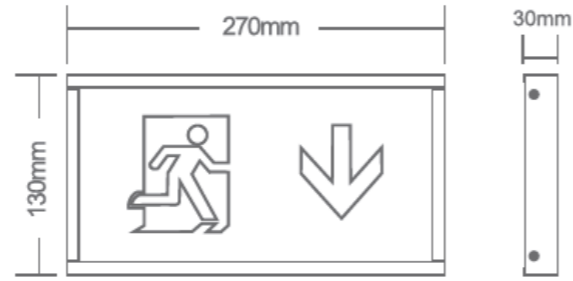

AXL-B312

Technical Specification

MODEL NO	: AXL-B312 (Mini Version)
Mode of Operation	: Maintained
Lamp	: 16pcs SMD2835 LED lamp
Battery	: 3.6V 1200mAh Ni-Cd
Rated Duration	: 3 hours
Charge	: 24 hours charging time
Mounting	: Mounted Box
Material	: Metal Frame, Polycarbonate Legend

- Slim design
- Extra LED for escape route
- Changeable legend
- Self test option available
- Working temperature : -5~40°C

Ordering Guide

MOUNTED BOX	LEGEND
AXL-B312/R/E	EXIT
AXL-B312/R/ER	EXIT▶
AXL-B312/R/EL	◀EXIT
AXL-B312/R/ED	◀EXIT▶
AXL-B312/R/M	🚶
AXL-B312/R/MR	🚶➔
AXL-B312/R/ML	◀🚶
AXL-B312/R/MB	🚶⬆️
AXL-B312/R/MT	🚶⬇️