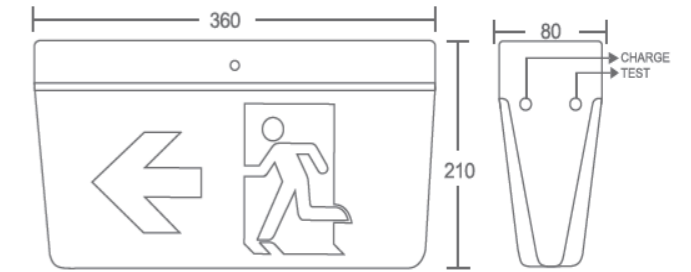

AXL-B360

Technical Specification

MODEL NO	: AXL-B360
Mode of Operation	: Maintained
Lamp	: 16pcs SMD2835 LED lamp
Battery	: 4.8V 900mAh Ni-Cd
Rated Duration	: 3 hours
Charge	: 24 hours charging time
Mounting	: Mounted Box
Material	: Polycarbonate Frame, PVC Legend

- Changeable PVC legend
- Easy installation and maintainance
- Comply with AS2293.3
- Working temperature : -5~40°C

Ordering Guide

MOUNTED BOX	LEGEND
AXL-B360/R/E	EXIT
AXL-B360/R/ER	EXIT▶
AXL-B360/R/EL	◀EXIT
AXL-B360/R/ED	◀EXIT▶
AXL-B360/R/M	🚶
AXL-B360/R/MR	🚶➔
AXL-B360/R/ML	◀🚶
AXL-B360/R/MB	🚶⬆️
AXL-B360/R/MT	🚶⬇️