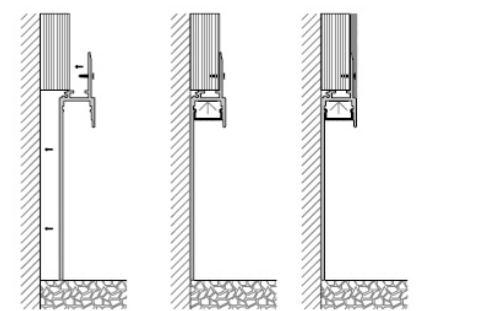

Recessed Series (Trimless Light Fixture)

ACC-125-C5315

Dimension :

Installation steps :

ACC-112-C6214

Dimension :

Installation steps :

Available With :

LED4	LED8	LED12
400 lm/m	800 lm/m	1200 lm/m
3.8 W/m	7.8 W/m	11.8 W/m

Recessed Series (Skirting Light Fixture)

Dimension :

Installation steps :

ACC-831-C9719

ACC-830-C12019

Available With :

LED4	LED8	LED12
400 lm/m	800 lm/m	1200 lm/m
3.8 W/m	7.8 W/m	11.8 W/m