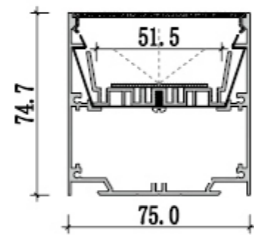

ACC-647-BM7575

Available With :

LED4	LED8	LED12
400 lm/m	800 lm/m	1200 lm/m
3.8 W/m	7.8 W/m	11.8 W/m