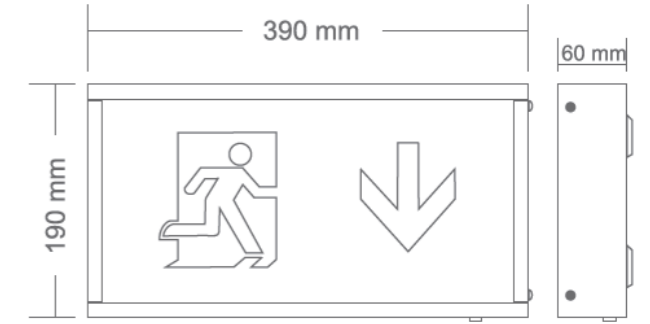

AXL-310

Technical Specification

MODEL NO	: AXL-B310
Mode of Operation	: Maintained
Lamp	: 20pcs SMD LED
Battery	: 3.6V 1500mAh Ni-Cd
Rated Duration	: 3 hours
Charge	: 24 hours charging time
Mounting	: Mounted Box
Material	: Metal Frame, Polycarbonate Legend

Ordering Guide

MOUNTED BOX	LEGEND
AXL-B310/R/E	
AXL-B310/R/ER	
AXL-B310/R/EL	
AXL-B310/R/ED	
AXL-B310/R/M	
AXL-B310/R/MR	
AXL-B310/R/ML	
AXL-B310/R/MB	
AXL-B310/R/MT	

- Epoxy coated steel body with screen printed
- Chrome & brass housing available
- Double sided available
- Changeable legend
- LifePO4 battery available
- Self test option available
- Working temperature : -5~40°C