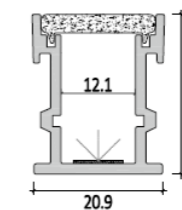

## Recessed Series (Inground Light Fixture)

**ACC-077-D2711**

Dimension :

Installation steps :

**ACC-131-D2126**

Dimension :

Installation steps :

LED4	LED8	LED12
400 lm/m	800 lm/m	1200 lm/m
3.8 W/m	7.8 W/m	11.8 W/m